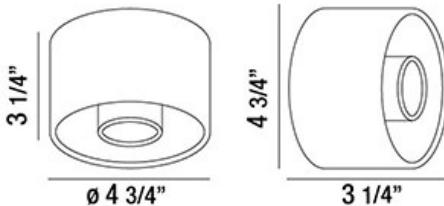

PROJECT INFORMATION

Job Name: Date: Type:

Comments: