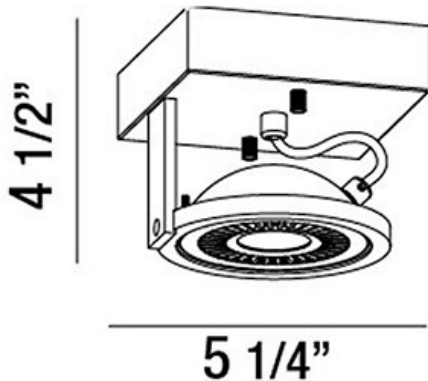

### PRODUCT DETAILS

No.	:	29489-015
Product Color	:	WHITE/BLACK
Length	:	5.25"
Width	:	5.25"
Height	:	4.5"
Weight	:	2.4lbs

### LIGHT SOURCE DETAILS

Light Source Type	:	INTEGRATED LED
Input Voltage	:	120V
Bulb Voltage	:	120V
Socket Type	:	LED
Total Wattage	:	5W
Total Lumen	:	450lm
Kelvin	:	3000K
CRI	:	80
Dimmable	:	Yes

### TECHNICAL DETAILS

Light Direction	:	Down
Adjustable Lamp Head	:	No
Location	:	DRY
Approval	:	
Title 24	:	Yes
Beam Angle	:	60
Vertical Adjustment	:	90
Horizontal Adjustment	:	360