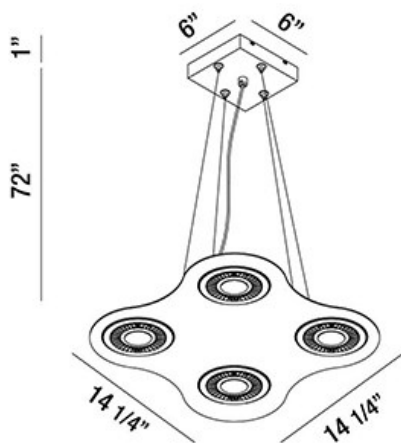

VISION, 14" PENDANT

PRODUCT DETAILS

| | | |
|-------------------------|---|-------------|
| No. | : | 29485-017 |
| Product Color | : | WHITE/BLACK |
| Product Material | : | METAL |
| Shade / Accent Material | : | ~ |
| Length | : | 14.25" |
| Width | : | 14.25" |
| Overall Height | : | 73" |
| Weight | : | 4.1lbs |

Options Available

| ITEM NO. | FINISH | SHADE |
|-----------|-------------|-------|
| 29485-017 | WHITE/BLACK | |

TECHNICAL DETAILS

| | | |
|---------------------------|---|----------------|
| Light Direction | : | Down |
| Hanging Support Type | : | AIRCRAFT CABLE |
| Hanging Support Length | : | 72" |
| Canopy / Backplate Length | : | 6" |
| Canopy / Backplate Height | : | 1" |
| Canopy / Backplate Width | : | 6" |
| Adjustable Lamp Head | : | No |
| Location | : | DRY |