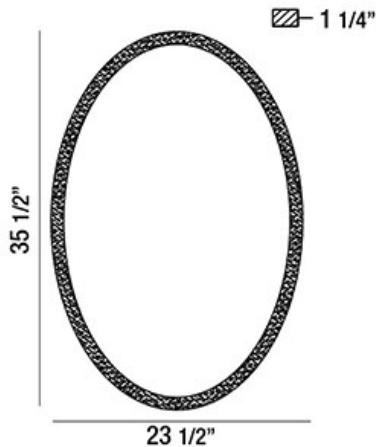

PROJECT INFORMATION

Job Name: Date: Type:

Comments: