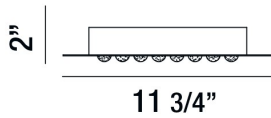

Options Available

ITEM NO.	FINISH	SHADE
29102-013	CHROME	CLEAR

TECHNICAL DETAILS

Adjustable Lamp Head	:	No
Location	:	DRY
Approval	:	

PROJECT INFORMATION

Job Name: Date: Type:

Comments: