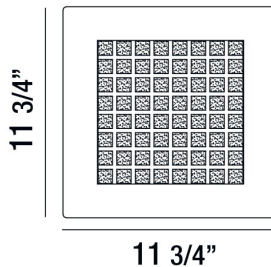

DENSO, 12" CEILING MOUNT

PRODUCT DETAILS

No.	:	29102-013
Product Color	:	CHROME
Product Material	:	METAL
Shade / Accent Colour	:	CLEAR
Shade / Accent Material	:	CASTED Piestra GLASS
Length	:	11.75"
Width	:	11.75"
Height	:	2"
Weight	:	7.3lbs

LIGHT SOURCE DETAILS

Light Source Type	:	INTEGRATED LED
Input Voltage	:	120V
Bulb Voltage	:	120V
Total Wattage	:	24W
Total Lumen	:	2880lm
Kelvin	:	3000K
CRI	:	80+
Dimmable	:	Yes

Options Available

ITEM NO.	FINISH	SHADE
29102-013	CHROME	CLEAR