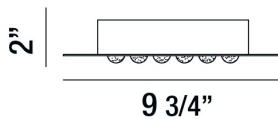

Options Available

ITEM NO.	FINISH	SHADE
29101-016	CHROME	CLEAR

TECHNICAL DETAILS

Adjustable Lamp Head	:	No
Location	:	DRY
Approval	:	

PROJECT INFORMATION

Job Name: Date: Type:

Comments: