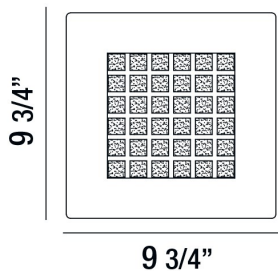

Options Available

ITEM NO.	FINISH	SHADE
29101-016	CHROME	CLEAR

TECHNICAL DETAILS

Adjustable Lamp Head	:	No
Location	:	DRY
Approval	:	

PROJECT INFORMATION

Job Name: Date: Type:

Comments: