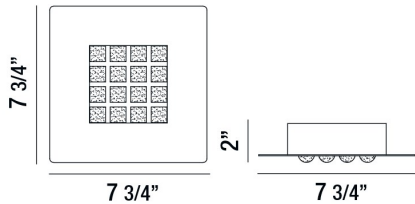

TECHNICAL DETAILS

Adjustable Lamp Head	:	No
Location	:	DRY
Approval	:	

PROJECT INFORMATION

Job Name: Date: Type:

Comments: