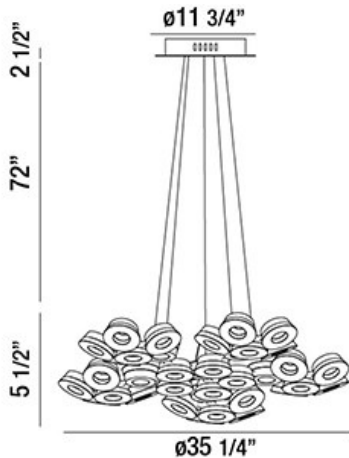

GLENDALE, 35" ROUND CHANDELIER

Options Available

ITEM NO.	FINISH	SHADE
29094-011	WHITE	FROSTED/WHITE
29094-028	BLACK	FROSTED/BLACK
29094-035	GOLD	FROSTED/GOLD

PRODUCT DETAILS

No.	:	29094-011
Product Color	:	WHITE
Product Material	:	ALUMINUM
Shade / Accent Colour	:	FROSTED/WHITE
Shade / Accent Material	:	ACRYLIC/ALUMINUM
Diameter	:	35.25"
Height	:	5.5"
Overall Height	:	80"
Weight	:	19.8lbs

LIGHT SOURCE DETAILS

Light Source Type	:	INTEGRATED LED
Input Voltage	:	120V
Bulb Voltage	:	120V
Total Wattage	:	72W
Total Lumen	:	4710lm
Kelvin	:	4200K
CRI	:	80+
Dimmable	:	Yes

TECHNICAL DETAILS

Light Direction	:	Down
Hanging Support Type	:	AIRCRAFT CABLE
Hanging Support Length	:	72"
Canopy / Backplate Height	:	2.5"
Canopy / Backplate Dia.	:	11.75"
Adjustable Lamp Head	:	No
Location	:	DRY
Approval	:	