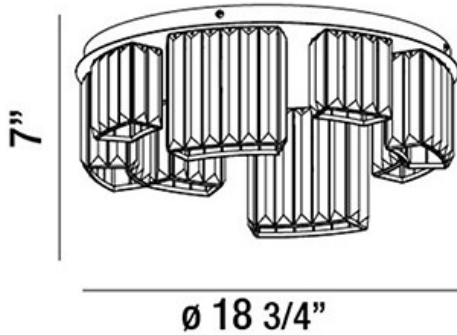

### PRODUCT DETAILS

No.	:	29081-011
Product Color	:	CHROME
Product Material	:	METAL
Shade / Accent Colour	:	CLEAR
Shade / Accent Material	:	CRYSTAL
Diameter	:	18.75"
Height	:	7"
Weight	:	22.2lbs

### LIGHT SOURCE DETAILS

Number of Bulbs	:	8
Light Source	:	Halogen
Light Source Type	:	G9
Input Voltage	:	120V
Socket Type	:	G9
Wattage	:	40W
Total Wattage	:	320W
Bulb Included	:	Yes
Dimmable	:	Yes

### TECHNICAL DETAILS

Canopy / Backplate Dia.	:	18.75"
Adjustable Lamp Head	:	No
Location	:	DRY
Approval	:	