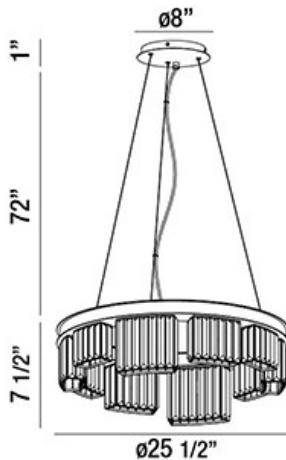

### PRODUCT DETAILS

No.	:	29079-018
Product Color	:	CHROME
Product Material	:	METAL
Shade / Accent Colour	:	CLEAR
Shade / Accent Material	:	CRYSTAL
Diameter	:	25.5"
Height	:	7.5"
Overall Height	:	80.5"
Weight	:	32.5lbs

### LIGHT SOURCE DETAILS

Number of Bulbs	:	10
Light Source	:	Halogen
Light Source Type	:	G9
Input Voltage	:	120V
Socket Type	:	G9
Wattage	:	40W
Total Wattage	:	400W
Bulb Included	:	Yes
Dimmable	:	Yes

### TECHNICAL DETAILS

Light Direction	:	Down
Hanging Support Type	:	AIRCRAFT CABLE
Hanging Support Length	:	72"
Canopy / Backplate Height	:	1"
Canopy / Backplate Dia.	:	8"
Adjustable Lamp Head	:	No
Location	:	DRY
Approval	:	