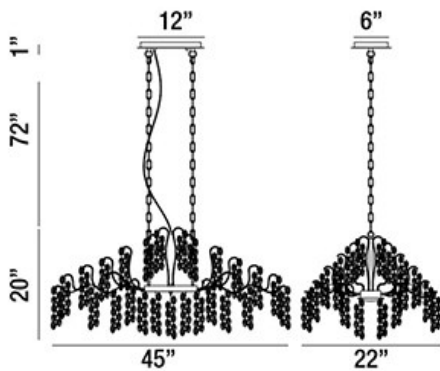

CAMPOBASSO, 45" OVAL CHANDELIER

PRODUCT DETAILS

| | | |
|-------------------------|---|--------------------|
| No. | : | 29061-013 |
| Product Color | : | ANTIQUE GOLD |
| Product Material | : | METAL |
| Shade / Accent Colour | : | CLEAR/AMBER |
| Shade / Accent Material | : | HAND PRESSED GLASS |
| Length | : | 45" |
| Width | : | 22" |
| Height | : | 20" |
| Overall Height | : | 93" |
| Weight | : | 35.6lbs |

LIGHT SOURCE DETAILS

| | | |
|-------------------|---|---------|
| Number of Bulbs | : | 10 |
| Light Source | : | Halogen |
| Light Source Type | : | G9 |
| Input Voltage | : | 120V |
| Socket Type | : | G9 |
| Wattage | : | 40W |
| Total Wattage | : | 400W |
| Bulb Included | : | Yes |
| Dimmable | : | Yes |

Options Available

| ITEM NO. | FINISH | SHADE |
|-----------|--------------|-------------|
| 29061-013 | ANTIQUE GOLD | CLEAR/AMBER |

TECHNICAL DETAILS

| | | |
|---------------------------|---|---|
| Light Direction | : | Down |
| Hanging Support Type | : | CHAIN |
| Hanging Support Length | : | 72" |
| Canopy / Backplate Length | : | 12" |
| Canopy / Backplate Height | : | 1" |
| Canopy / Backplate Width | : | 6" |
| Adjustable Lamp Head | : | No |
| Location | : | DRY |
| Approval | : |  |