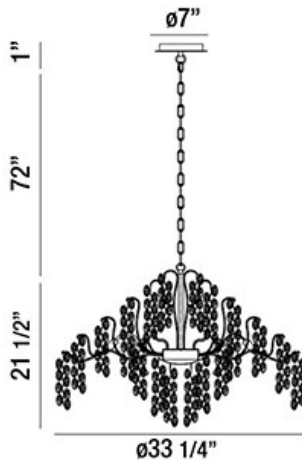

CAMPOBASSO, 33" ROUND CHANDELIER

PRODUCT DETAILS

No.	:	29060-016
Product Color	:	ANTIQUE GOLD
Product Material	:	METAL
Shade / Accent Colour	:	CLEAR/AMBER
Shade / Accent Material	:	HAND PRESSED GLASS
Diameter	:	33.25"
Height	:	21.5"
Overall Height	:	94.5"
Weight	:	33lbs

LIGHT SOURCE DETAILS

Number of Bulbs	:	11
Light Source	:	Halogen
Light Source Type	:	G9
Input Voltage	:	120V
Socket Type	:	G9
Wattage	:	40W
Total Wattage	:	440W
Bulb Included	:	Yes
Dimmable	:	Yes

OPTIONS AVAILABLE

ITEM NO.	FINISH	SHADE
29060-016	ANTIQUE GOLD	CLEAR/AMBER

TECHNICAL DETAILS

Light Direction	:	Down
Hanging Support Type	:	CHAIN
Hanging Support Length	:	72"
Canopy / Backplate Height	:	1"
Canopy / Backplate Dia.	:	7"
Adjustable Lamp Head	:	No
Location	:	DRY
Approval	:	