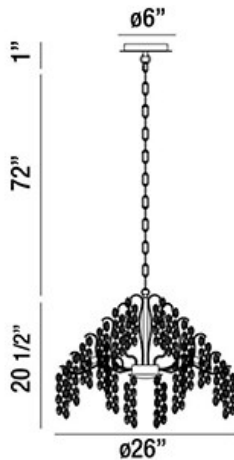

## CAMPOBASSO, 26" ROUND CHANDELIER

### PRODUCT DETAILS

No.	:	29059-010
Product Color	:	ANTIQUE GOLD
Product Material	:	METAL
Shade / Accent Colour	:	CLEAR/AMBER
Shade / Accent Material	:	HAND PRESSED GLASS
Diameter	:	26"
Height	:	20.5"
Overall Height	:	93.5"
Weight	:	23.1lbs

### TECHNICAL DETAILS

Light Direction	:	Down
Hanging Support Type	:	CHAIN
Hanging Support Length	:	72"
Canopy / Backplate Height	:	1"
Canopy / Backplate Dia.	:	6"
Adjustable Lamp Head	:	No
Location	:	DRY
Approval	:	