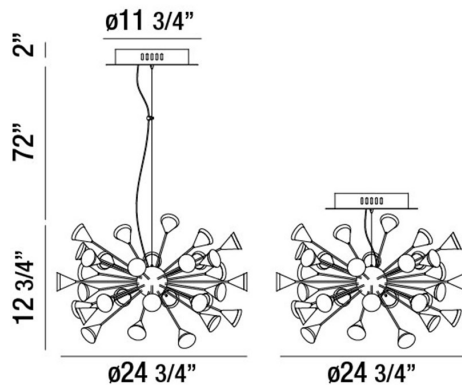

ESPLO, 25" ROUND CHANDELIER

PRODUCT DETAILS

No.	:	29028-016
Product Color	:	CHROME
Product Material	:	METAL
Shade / Accent Colour	:	FROSTED
Shade / Accent Material	:	ACRYLIC
Diameter	:	24.75"
Height	:	12.75"
Overall Height	:	86.75"
Weight	:	12.3lbs

LIGHT SOURCE DETAILS

Light Source Type	:	INTEGRATED LED
Input Voltage	:	120V
Bulb Voltage	:	120V
Total Wattage	:	70W
Total Lumen	:	5560lm
Kelvin	:	3000K
CRI	:	80+
Dimmable	:	Yes

Options Available

ITEM NO.	FINISH	SHADE
29028-016	CHROME	FROSTED

TECHNICAL DETAILS

Light Direction	:	Up or Down
Hanging Support Type	:	AIRCRAFT CABLE
Hanging Support Length	:	72"
Canopy / Backplate Height	:	2"
Canopy / Backplate Dia.	:	11.75"
Adjustable Lamp Head	:	No
Location	:	DRY
Approval	:	