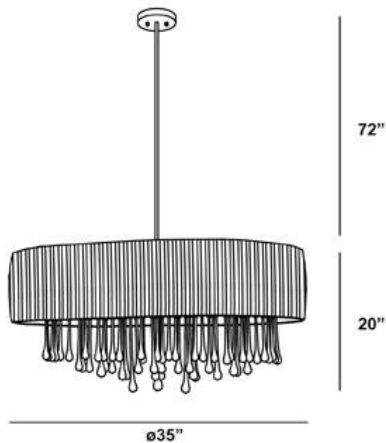

PENCHANT, 35" ROUND PENDANT

PRODUCT DETAILS

No.	:	20586-027
Product Color	:	CHROME
Product Material	:	METAL
Shade / Accent Colour	:	WHITE/CLEAR
Shade / Accent Material	:	PLEATED CHIFFON/CLEAR GLASS TEARDROPS
Diameter	:	35"
Height	:	20"
Overall Height	:	93.5"
Weight	:	18lbs

LIGHT SOURCE DETAILS

Number of Bulbs	:	6
Light Source	:	Incandescent
Light Source Type	:	A19
Input Voltage	:	120V
Bulb Voltage	:	120V
Socket Type	:	E26
Wattage	:	60W
Total Wattage	:	360W
Bulb Included	:	No
Dimmable	:	Yes

Options Available

ITEM NO.	FINISH	SHADE
20586-027	CHROME	WHITE/CLEAR

TECHNICAL DETAILS

Light Direction	:	Down
Hanging Support Type	:	ROD
Hanging Support Length	:	72"
Rods Included	:	6"+12"+18"+36"
Adjustable Lamp Head	:	No
Approval	:	