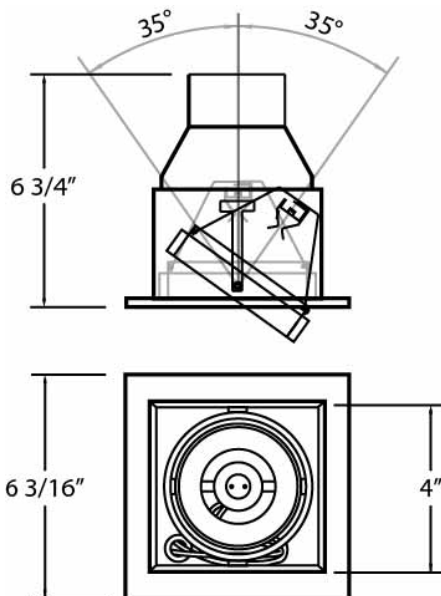

TE111GU10, 1-LIGHT GU10 MULTIPLE RECESS

Product Details

Item No.	:	TE111GU10-22
Finish	:	White
Shade	:	White
Length	:	6.19"
Width	:	6.19"
Height	:	6.75"
Approval	:	cETLus

BULB DETAILS

No. of Bulbs	:	1
Bulb Type	:	GU10
Bulb Wattage	:	50W
Bulb Socket	:	GU10
Input Voltage	:	120V
Dimmable	:	Yes
Bulb Included	:	No

Options Available

ITEM NO.	FINISH	SHADE
TE111GU10-01	Black	Black
TE111GU10-02	Black	White
TE111GU10-0N	Black	Platinum
TE111GU10-22	White	White

TECHNICAL DETAILS

Beam Angle	:	40 degrees
Housing Model No.	:	Nc: 24051-019 Ic: 24071-017

HOUSING DETAILS

HOUSING #	APPLICATION	CUT HOLE	LENGTH	WIDTH	LAMPING
24051-019	New Construction	5.125" x 5.125"	9.5"	9.25"	50W GU10
24071-017	Insulated Ceiling	5.125" x 5.125"	11.25"	12.75"	

PROJECT INFORMATION