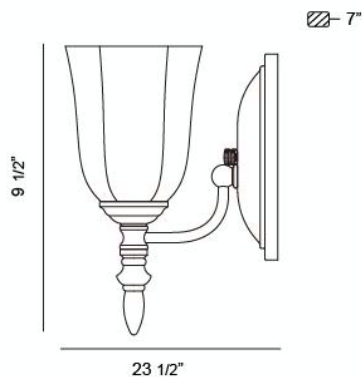

Project Information

Job Name: _____ Date: _____ Type: _____
Comments: _____