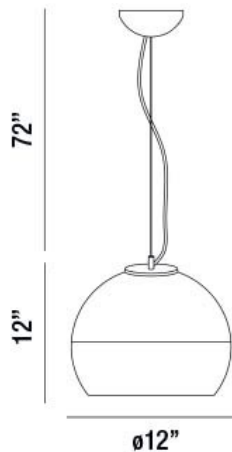

CHROMOS, 12" ROUND PENDANT

PRODUCT DETAILS

No.	:	20454-012
Product Color	:	CHROME
Product Material	:	METAL/GLASS
Shade / Accent Colour	:	CHROME/CLEAR
Shade / Accent Material	:	HAND-BLOWN GLASS
Diameter	:	12"
Height	:	12"
Overall Height	:	86"
Weight	:	3lbs

LIGHT SOURCE DETAILS

Number of Bulbs	:	1
Light Source	:	Incandescent
Light Source Type	:	A19
Input Voltage	:	120V
Bulb Voltage	:	120V
Socket Type	:	E26
Wattage	:	60W
Total Wattage	:	60W
Bulb Included	:	No
Dimmable	:	Yes

Options Available

ITEM NO.	FINISH	SHADE
20454-012	CHROME	CHROME/CLEAR

TECHNICAL DETAILS

Light Direction	:	Down
Hanging Support Type	:	AIRCRAFT CABLE
Hanging Support Length	:	72"
Canopy / Backplate Height	:	2"
Canopy / Backplate Dia.	:	4.75"
Adjustable Lamp Head	:	No
Approval	:	