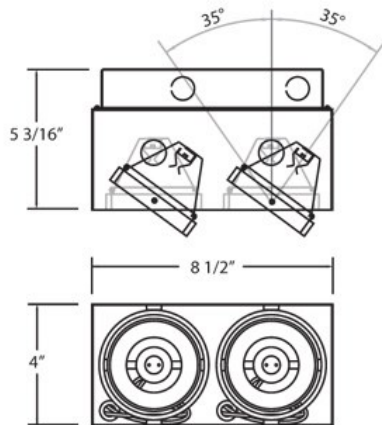

TE212GU10, 2-LIGHT GU10 TRIMLESS MULTIPLE RECESS

PRODUCT DETAILS

No.	:	TE212GU10-01
Product Color	:	BLACK
Length	:	8.25"
Width	:	4"
Height	:	6.75"
Weight	:	3lbs

LIGHT SOURCE DETAILS

Number of Bulbs	:	2
Light Source	:	Halogen
Light Source Type	:	GU10
Input Voltage	:	120V
Bulb Voltage	:	120V
Socket Type	:	GU10
Wattage	:	50W
Total Wattage	:	100W
Bulb Included	:	No
Dimmable	:	Yes

OPTIONS AVAILABLE

ITEM NO.	FINISH	SHADE
TE212GU10-01	BLACK	
TE212GU10-02	WHITE	

TECHNICAL DETAILS

Location	:	DRY
Approval	:	
Horizontal Adjustment	:	35
Cut Hole Length	:	8.563"
Cut Hole Width	:	4.188"

PROJECT INFORMATION