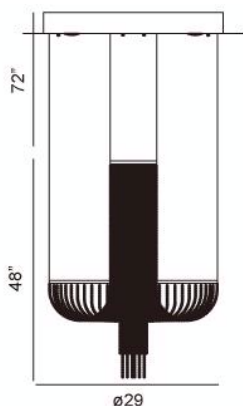

✉ 33 West Beaver Creek Road Richmond Hill
Ontario Canada L4B 1L8
☎ 800.660.5391
📠 800.660.5390
✉ info@eurofase.com
🌐 www.eurofase.com

GALA , 6-LIGHT CHANDELIER

Product Specifications

Collection: Illuminations
Model No.: 20420
Height: 48"
Chain / Cord Length: 72"
Diameter: 29"
Est. Shipping Weight: 49.5 lbs
No. of Bulbs: 6
Bulb Wattage: 50 watts
Bulb Type: GU10
Bulb Base: GU10
Bulb Voltage: 120 volts

Options Available

ITEM CODE	FINISH	SHADE
20420-017	chrome	clear crystal

Colour / Shades Available

FINISH	SHADE
chrome	☐ clear crystal

Project Information

Job Name: _____ Date: _____ Type: _____
Comments: _____