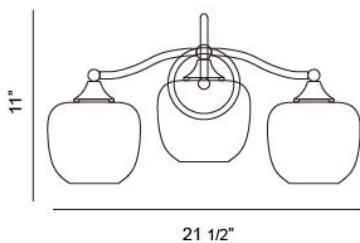

Project Information

Job Name: _____ Date: _____ Type: _____
Comments: _____