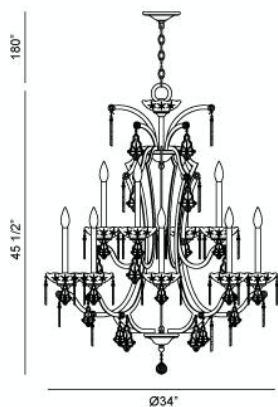

Project Information

Job Name: _____ Date: _____ Type: _____
Comments: _____