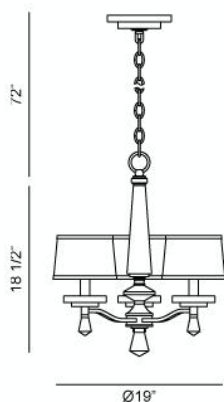

✉ 33 West Beaver Creek Road Richmond Hill
Ontario Canada L4B 1L8
☎ 800.660.5391
📠 800.660.5390
📧 info@eurofase.com
🌐 www.eurofase.com

ELORA , 3-LIGHT CHANDELIER

Product Specifications

Model No.: 20291
Height: 18.5"
Chain / Cord Length: 72"
Width: 19"
Diameter: 19"
Est. Shipping Weight: 0.022 lbs
No. of Bulbs: 3
Bulb Wattage: 60 watts
Bulb Type: B10
Bulb Base: E12
Bulb Voltage: 120 volts

Options Available

ITEM CODE	FINISH	SHADE
20291-013	chrome	off white silk

Colour / Shades Available

FINISH	SHADE
chrome	off white silk

Project Information

Job Name: _____ Date: _____ Type: _____
Comments: _____