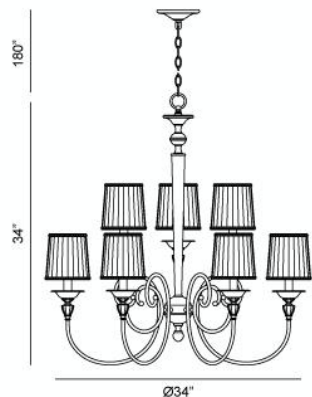

✉ 33 West Beaver Creek Road Richmond Hill
 Ontario Canada L4B 1L8
 ☎ 800.660.5391
 📠 800.660.5390
 📧 info@eurofase.com
 🌐 www.eurofase.com

LOCKSLEY , 9-LIGHTCHANDELIER

Product Specifications

Model No.: 20303
 Height: 34"
 Chain / Cord Length: 180"
 Width: 34"
 Diameter: 34"
 Est. Shipping Weight: 0.022 lbs
 No. of Bulbs: 9
 Bulb Wattage: 60 watts
 Bulb Type: B10 
 Bulb Base: E12
 Bulb Voltage: 120 volts

Options Available

ITEM CODE	FINISH	SHADE
20303-013	antique bronze	white pleated chiffon

Colour / Shades Available

FINISH	SHADE
antique bronze	white pleated chiffon

Project Information

Job Name: _____ Date: _____ Type: _____
 Comments: _____