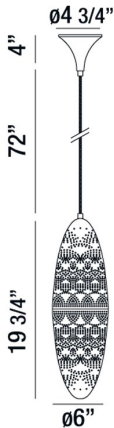

## LOZZO, 6" ROUND PENDANT

### Options Available

ITEM NO.	FINISH	SHADE
28379-011	COPPER	COPPER

### PRODUCT DETAILS

No.	:	28379-011
Product Color	:	COPPER
Product Material	:	METAL
Shade / Accent Colour	:	COPPER
Shade / Accent Material	:	METAL
Diameter	:	6"
Height	:	19.75"
Overall Height	:	95.75"
Weight	:	2.4lbs

### TECHNICAL DETAILS

Light Direction	:	Down
Hanging Support Type	:	WIRE
Hanging Support Length	:	72"
Canopy / Backplate Height	:	4"
Canopy / Backplate Dia.	:	4.75"
Adjustable Lamp Head	:	No
Location	:	DRY
Approval	:	