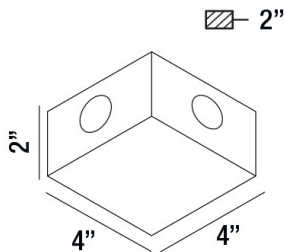

### PRODUCT DETAILS

No.	:	28297-024
Product Color	:	GRAPHITE GREY
Shade / Accent Colour	:	FROST PC
Length	:	4"
Width	:	4"
Height	:	2"
Weight	:	1lbs

### TECHNICAL DETAILS

Light Direction	:	Up or Down
Canopy / Backplate Dia.	:	3.72"
Driver	:	Electronic driver 120V 50/60Hz
Adjustable Lamp Head	:	No
IP Rating	:	54
Location	:	WET
Approval	:	
Title 24	:	Yes