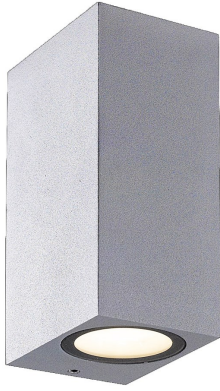

DALE , LED OUTDOOR WALL MOUNT

PRODUCT DETAILS

No.	:	28290-018
Product Color	:	MARINE GREY
Shade / Accent Colour	:	FROST GLASS
Width	:	2.5"
Height	:	5.75"
Ext	:	3.25"
Weight	:	1.5lbs

LIGHT SOURCE DETAILS

Light Source Type	:	INTEGRATED LED
Input Voltage	:	120V
Bulb Voltage	:	120V
Socket Type	:	LED
Total Wattage	:	14W
Total Lumen	:	870lm
Kelvin	:	3000K
CRI	:	80
Dimmable	:	No

Options Available

ITEM NO.	FINISH	SHADE
28290-018	MARINE GREY	FROST GLASS
28290-025	GRAPHITE GREY	FROST GLASS

TECHNICAL DETAILS

Light Direction	:	Up or Down
Canopy / Backplate Length	:	2.16"
Canopy / Backplate Width	:	5.35"
Driver	:	Electronic driver 120V 50/60Hz
Adjustable Lamp Head	:	No
IP Rating	:	54
Location	:	WET
Approval	:	
Title 24	:	Yes