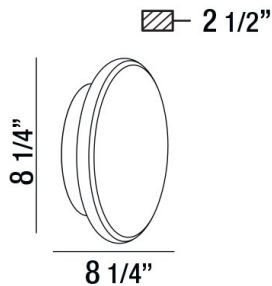

STATE , LED OUTDOOR WALL MOUNT

PRODUCT DETAILS

No.	:	28289-012
Product Color	:	MARINE GREY
Shade / Accent Colour	:	FROST PC
Diameter	:	8.25"
Ext	:	2.5"
Weight	:	1.9lbs

LIGHT SOURCE DETAILS

Light Source Type	:	INTEGRATED LED
Input Voltage	:	120V
Bulb Voltage	:	120V
Socket Type	:	LED
Total Wattage	:	10W
Total Lumen	:	360lm
Kelvin	:	3000K
CRI	:	80
Dimmable	:	No

Options Available

ITEM NO.	FINISH	SHADE
28289-012	MARINE GREY	FROST PC
28289-029	GRAPHITE GREY	FROST PC

TECHNICAL DETAILS

Light Direction	:	Down
Canopy / Backplate Dia.	:	6.73"
Driver	:	Electronic driver 120V 50/60Hz
Adjustable Lamp Head	:	No
IP Rating	:	54
Location	:	WET
Approval	:	
Title 24	:	Yes