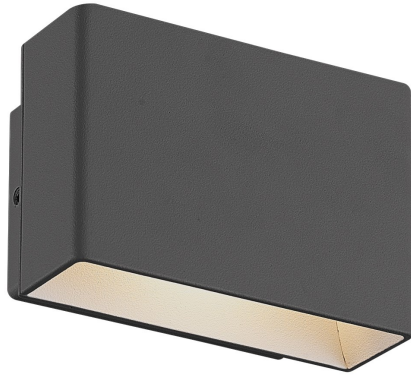

VELLO, LED OUTDOOR WALL MOUNT

PRODUCT DETAILS

No.	:	28282-020
Product Color	:	GRAPHITE GREY
Shade / Accent Colour	:	FROST PC
Width	:	4.75"
Height	:	3.25"
Ext	:	2.25"
Weight	:	0.8lbs

LIGHT SOURCE DETAILS

Light Source Type	:	INTEGRATED LED
Input Voltage	:	120V
Bulb Voltage	:	120V
Socket Type	:	LED
Total Wattage	:	5W
Total Lumen	:	150lm
Kelvin	:	3000K
CRI	:	80
Dimmable	:	No

Options Available

ITEM NO.	FINISH	SHADE
28282-013	MARINE GREY	FROST PC
28282-020	GRAPHITE GREY	FROST PC

TECHNICAL DETAILS

Light Direction	:	Down
Canopy / Backplate Length	:	2.31"
Canopy / Backplate Width	:	3.88"
Driver	:	Electronic driver 120V 50/60Hz
Adjustable Lamp Head	:	No
IP Rating	:	54
Location	:	WET
Approval	:	
Title 24	:	Yes