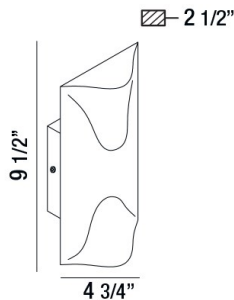

HAVEN, LED OUTDOOR WALL MOUNT

PRODUCT DETAILS

No.	:	28278-023
Product Color	:	GRAPHITE GREY
Shade / Accent Colour	:	FROST PC
Width	:	4.75"
Height	:	9.5"
Ext	:	2.5"
Weight	:	2.2lbs

LIGHT SOURCE DETAILS

Light Source Type	:	INTEGRATED LED
Input Voltage	:	120V
Bulb Voltage	:	120V
Socket Type	:	LED
Total Wattage	:	14W
Total Lumen	:	750lm
Kelvin	:	3000K
CRI	:	80
Dimmable	:	No

Options Available

ITEM NO.	FINISH	SHADE
28278-023	GRAPHITE GREY	FROST PC

TECHNICAL DETAILS

Light Direction	:	Up or Down
Canopy / Backplate Length	:	4.52"
Canopy / Backplate Width	:	3.33"
Driver	:	Electronic driver 120V 50/60Hz
Adjustable Lamp Head	:	No
IP Rating	:	54
Location	:	WET
Approval	:	
Title 24	:	Yes