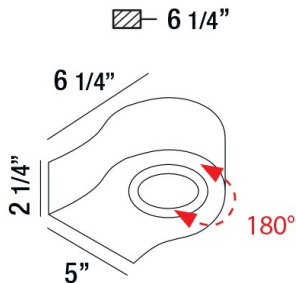

VIEW, LED OUTDOOR WALL MOUNT

PRODUCT DETAILS

No.	:	28276-029
Product Color	:	GRAPHITE GREY
Shade / Accent Colour	:	FROST PC
Width	:	5"
Height	:	2.25"
Ext	:	6.25"
Weight	:	1.7lbs

LIGHT SOURCE DETAILS

Light Source Type	:	INTEGRATED LED
Input Voltage	:	120V
Bulb Voltage	:	120V
Socket Type	:	LED
Total Wattage	:	7W
Total Lumen	:	350lm
Kelvin	:	3000K
CRI	:	80
Dimmable	:	No

Options Available

ITEM NO.	FINISH	SHADE
28276-029	GRAPHITE GREY	FROST PC

TECHNICAL DETAILS

Light Direction	:	Down
Canopy / Backplate Length	:	3.96"
Canopy / Backplate Width	:	1.93"
Driver	:	Electronic driver 120V 50/60Hz
Adjustable Lamp Head	:	Yes
IP Rating	:	54
Location	:	WET
Approval	:	
Title 24	:	Yes
Vertical Adjustment	:	180