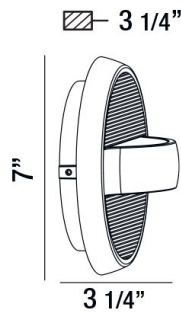

BAY, LED OUTDOOR WALL MOUNT

PRODUCT DETAILS

No.	:	28274-018
Product Color	:	MARINE GREY
Shade / Accent Colour	:	FROST PC
Diameter	:	3.25"
Height	:	7"
Weight	:	1.4lbs

LIGHT SOURCE DETAILS

Light Source Type	:	INTEGRATED LED
Input Voltage	:	120V
Bulb Voltage	:	120V
Socket Type	:	LED
Total Wattage	:	7W
Total Lumen	:	220lm
Kelvin	:	3000K
CRI	:	80
Dimmable	:	No

Options Available

ITEM NO.	FINISH	SHADE
28274-018	MARINE GREY	FROST PC
28274-025	GRAPHITE GREY	FROST PC

TECHNICAL DETAILS

Light Direction	:	Up or Down
Canopy / Backplate Dia.	:	5.24"
Driver	:	Electronic driver 120V 50/60Hz
Adjustable Lamp Head	:	No
IP Rating	:	54
Location	:	WET
Approval	:	
Title 24	:	Yes