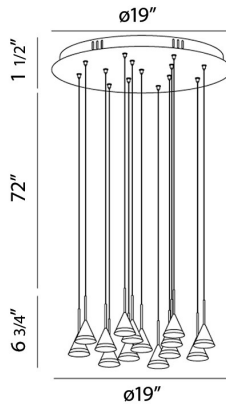

ALBION, 19" ROUND CHANDELIER

PRODUCT DETAILS

No.	:	28177-012
Product Color	:	WHITE
Product Material	:	METAL
Shade / Accent Colour	:	FROSTED
Shade / Accent Material	:	ACRYLIC
Diameter	:	19"
Height	:	6.75"
Overall Height	:	80.25"
Weight	:	12.9lbs

LIGHT SOURCE DETAILS

Light Source Type	:	INTEGRATED LED
Input Voltage	:	120V
Bulb Voltage	:	120V
Total Wattage	:	30W
Total Lumen	:	2200lm
Kelvin	:	4200K
CRI	:	80+
Dimmable	:	Yes

Options Available

ITEM NO.	FINISH	SHADE
28177-012	WHITE	FROSTED

TECHNICAL DETAILS

Light Direction	:	Down
Hanging Support Type	:	WIRE
Hanging Support Length	:	72"
Canopy / Backplate Height	:	1.5"
Canopy / Backplate Dia.	:	19"
Adjustable Lamp Head	:	No
Location	:	DRY
Approval	:	