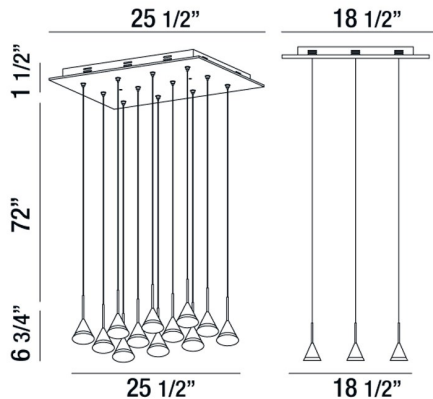

## ALBION, 26" RECTANGULAR CHANDELIER

### PRODUCT DETAILS

No.	:	28176-015
Product Color	:	WHITE
Product Material	:	METAL
Shade / Accent Colour	:	FROSTED
Shade / Accent Material	:	ACRYLIC
Length	:	25.5"
Width	:	18.5"
Height	:	6.75"
Overall Height	:	80.25"
Weight	:	12.5lbs

### TECHNICAL DETAILS

Light Direction	:	Down
Hanging Support Type	:	WIRE
Hanging Support Length	:	72"
Canopy / Backplate Length	:	25.5"
Canopy / Backplate Height	:	1.5"
Canopy / Backplate Width	:	18.5"
Adjustable Lamp Head	:	No
Location	:	DRY
Approval	:	