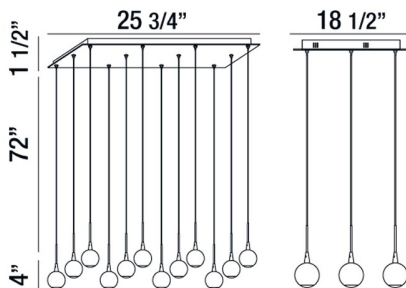

### PRODUCT DETAILS

No.	:	28171-010
Product Color	:	MATTE WHITE
Product Material	:	METAL
Shade / Accent Colour	:	FROSTED
Shade / Accent Material	:	ACRYLIC
Length	:	25.75"
Width	:	18.5"
Height	:	4"
Overall Height	:	77.5"
Weight	:	20.6lbs

### TECHNICAL DETAILS

Light Direction	:	Down
Hanging Support Type	:	WIRE
Hanging Support Length	:	72"
Canopy / Backplate Length	:	25.75"
Canopy / Backplate Height	:	1.5"
Canopy / Backplate Width	:	18.5"
Adjustable Lamp Head	:	No
Location	:	DRY
Approval	:	