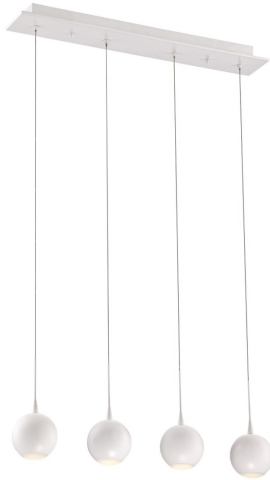

PATRUNO, 26" LINEAR CHANDELIER

PRODUCT DETAILS

No.	:	28167-013
Product Color	:	MATTE WHITE
Product Material	:	METAL
Shade / Accent Colour	:	FROSTED
Shade / Accent Material	:	ACRYLIC
Length	:	25.75"
Width	:	6.25"
Height	:	4"
Overall Height	:	77.5"
Weight	:	8.5lbs

LIGHT SOURCE DETAILS

Light Source Type	:	INTEGRATED LED
Input Voltage	:	120V
Bulb Voltage	:	120V
Total Wattage	:	9W
Total Lumen	:	640lm
Kelvin	:	4200K
CRI	:	80+
Dimmable	:	Yes

Options Available

ITEM NO.	FINISH	SHADE
28167-013	MATTE WHITE	FROSTED

TECHNICAL DETAILS

Light Direction	:	Down
Hanging Support Type	:	WIRE
Hanging Support Length	:	72"
Canopy / Backplate Length	:	25.75"
Canopy / Backplate Height	:	1.5"
Canopy / Backplate Width	:	6.25"
Adjustable Lamp Head	:	No
Location	:	DRY
Approval	:	