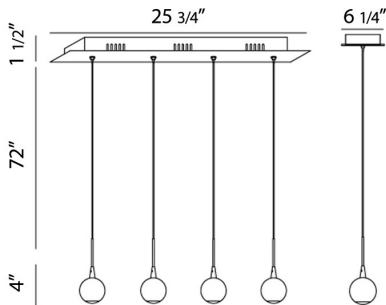

PATRUNO, 26" LINEAR CHANDELIER

PRODUCT DETAILS

No.	:	28167-013
Product Color	:	MATTE WHITE
Product Material	:	METAL
Shade / Accent Colour	:	FROSTED
Shade / Accent Material	:	ACRYLIC
Length	:	25.75"
Width	:	6.25"
Height	:	4"
Overall Height	:	77.5"
Weight	:	8.5lbs

LIGHT SOURCE DETAILS

Light Source Type	:	INTEGRATED LED
Input Voltage	:	120V
Bulb Voltage	:	120V
Total Wattage	:	9W
Total Lumen	:	640lm
Kelvin	:	4200K
CRI	:	80+
Dimmable	:	Yes

Options Available

ITEM NO.	FINISH	SHADE
28167-013	MATTE WHITE	FROSTED

TECHNICAL DETAILS

Light Direction	:	Down
Hanging Support Type	:	WIRE
Hanging Support Length	:	72"
Canopy / Backplate Length	:	25.75"
Canopy / Backplate Height	:	1.5"
Canopy / Backplate Width	:	6.25"
Adjustable Lamp Head	:	No
Location	:	DRY
Approval	:	