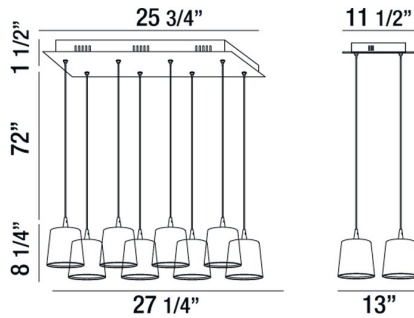

BORTO, 27" RECTANGULAR CHANDELIER

PRODUCT DETAILS

No.	:	28163-015
Product Color	:	WHITE
Product Material	:	METAL
Length	:	27.25"
Width	:	13"
Height	:	8.25"
Overall Height	:	81.75"
Weight	:	17.4lbs

LIGHT SOURCE DETAILS

TECHNICAL DETAILS

Light Direction	:	Down
Hanging Support Type	:	WIRE
Hanging Support Length	:	72"
Canopy / Backplate Length	:	25.75"
Canopy / Backplate Height	:	1.5"
Canopy / Backplate Width	:	11.5"
Adjustable Lamp Head	:	No
Location	:	DRY
Approval	:	