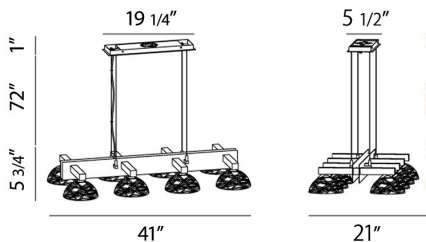

CARAMICO, 41" LINEAR CHANDELIER

PRODUCT DETAILS

No.	:	28138-013
Product Color	:	CHROME
Product Material	:	METAL
Shade / Accent Colour	:	CLEAR
Shade / Accent Material	:	HANDMADE GLASS
Length	:	41"
Width	:	21"
Height	:	5.75"
Overall Height	:	78.75"
Weight	:	26lbs

Options Available

ITEM NO.	FINISH	SHADE
28138-013	CHROME	CLEAR

TECHNICAL DETAILS

Light Direction	:	Down
Hanging Support Type	:	AIRCRAFT CABLE
Hanging Support Length	:	72"
Canopy / Backplate Length	:	19.25"
Canopy / Backplate Height	:	1"
Canopy / Backplate Width	:	5.5"
Adjustable Lamp Head	:	No
Location	:	DRY
Approval	:	