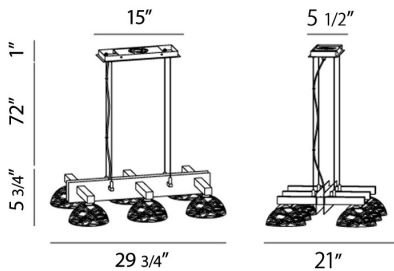

CARAMICO, 30" LINEAR CHANDELIER

PRODUCT DETAILS

No.	:	28137-016
Product Color	:	CHROME
Product Material	:	METAL
Shade / Accent Colour	:	CLEAR
Shade / Accent Material	:	HANDMADE GLASS
Length	:	29.75"
Width	:	21"
Height	:	5.75"
Overall Height	:	78.75"
Weight	:	19.6lbs

Options Available

ITEM NO.	FINISH	SHADE
28137-016	CHROME	CLEAR

TECHNICAL DETAILS

Light Direction	:	Down
Hanging Support Type	:	AIRCRAFT CABLE
Hanging Support Length	:	72"
Canopy / Backplate Length	:	15"
Canopy / Backplate Height	:	1"
Canopy / Backplate Width	:	5.5"
Adjustable Lamp Head	:	No
Location	:	DRY
Approval	:	