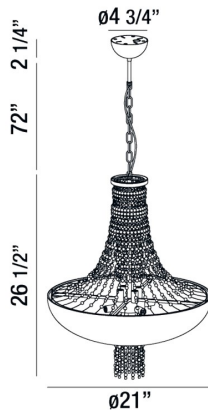

LOPEZ, 21" ROUND PENDANT

Options Available

ITEM NO.	FINISH	SHADE
28108-016	MATTE BLACK	CLEAR
28108-023	MATTE WHITE	CLEAR

PRODUCT DETAILS

No.	:	28108-016
Product Color	:	MATTE BLACK
Product Material	:	METAL
Shade / Accent Colour	:	CLEAR
Shade / Accent Material	:	CRYSTAL
Diameter	:	21"
Height	:	26.5"
Overall Height	:	100.75"
Weight	:	13.6lbs

LIGHT SOURCE DETAILS

Number of Bulbs	:	1 / 8
Light Source	:	Halogen / Halogen
Light Source Type	:	GU10 / G9
Input Voltage	:	120 / 120V
Bulb Voltage	:	120 / 120V
Socket Type	:	GU10 / G9
Wattage	:	50 / 40W
Total Wattage	:	50 / 320W
Bulb Included	:	Yes / Yes
Dimmable	:	Yes / Yes

TECHNICAL DETAILS

Light Direction	:	Down
Hanging Support Type	:	CHAIN
Hanging Support Length	:	72"
Canopy / Backplate Height	:	2.25"
Canopy / Backplate Dia.	:	4.75"
Adjustable Lamp Head	:	No
Location	:	DRY
Approval	:	