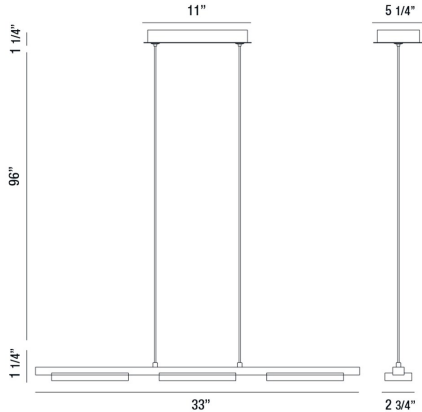

MILES, 33" LINEAR PENDANT

PRODUCT DETAILS

No.	:	28087-014
Product Color	:	ALUMINUM
Product Material	:	ALUMINUM
Shade / Accent Colour	:	FROSTED
Shade / Accent Material	:	ACRYLIC
Length	:	33"
Width	:	2.75"
Height	:	1.25"
Overall Height	:	98.5"
Weight	:	4.1lbs

LIGHT SOURCE DETAILS

Light Source Type	:	INTEGRATED LED
Input Voltage	:	120V
Bulb Voltage	:	120V
Total Wattage	:	9W
Total Lumen	:	770lm
Kelvin	:	3000K
CRI	:	80+
Dimmable	:	Yes

Options Available

ITEM NO.	FINISH	SHADE
28087-014	ALUMINUM	FROSTED

TECHNICAL DETAILS

Light Direction	:	Down
Hanging Support Type	:	AIRCRAFT CABLE
Hanging Support Length	:	96"
Canopy / Backplate Length	:	11"
Canopy / Backplate Height	:	1.25"
Canopy / Backplate Width	:	5.25"
Adjustable Lamp Head	:	No
Location	:	DRY
Approval	:	