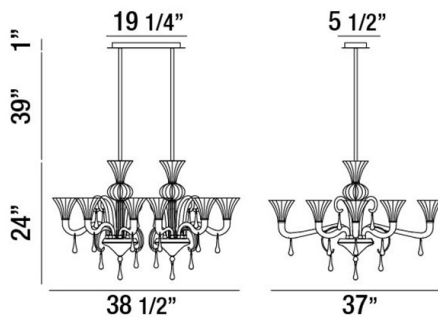

GLORIA, 39" OVAL CHANDELIER

PRODUCT DETAILS

No.	:	28051-015
Product Color	:	CHROME
Product Material	:	METAL
Shade / Accent Colour	:	CLEAR
Shade / Accent Material	:	BLOWN GLASS
Length	:	38.5"
Width	:	37"
Height	:	24"
Overall Height	:	64"
Weight	:	39.6lbs

LIGHT SOURCE DETAILS

Number of Bulbs	:	10
Light Source	:	Incandescent
Light Source Type	:	B10
Input Voltage	:	120V
Bulb Voltage	:	120V
Socket Type	:	E12
Wattage	:	60W
Total Wattage	:	600W
Bulb Included	:	No
Dimmable	:	Yes

Options Available

ITEM NO.	FINISH	SHADE
28051-015	CHROME	CLEAR

TECHNICAL DETAILS

Light Direction	:	Up or Down
Hanging Support Type	:	ROD
Hanging Support Length	:	39"
Rods Included	:	3"+6"+12"+18"
Canopy / Backplate Length	:	19.25"
Canopy / Backplate Height	:	1"
Canopy / Backplate Width	:	5.5"
Adjustable Lamp Head	:	No
Location	:	DRY
Approval	:	