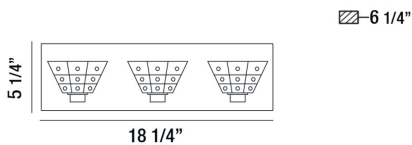

ZILLI, 18" VANITY LIGHT

PRODUCT DETAILS

No.	:	28031-017
Product Color	:	CHROME
Product Material	:	METAL
Shade / Accent Colour	:	CLEAR
Shade / Accent Material	:	CRYSTAL GLASS
Width	:	18.25"
Height	:	5.25"
Ext	:	6.25"
Weight	:	6.6lbs

Options Available

ITEM NO.	FINISH	SHADE
28031-017	CHROME	CLEAR

TECHNICAL DETAILS

Light Direction	:	Up
Canopy / Backplate Length	:	18.25"
Canopy / Backplate Height	:	5.25"
Adjustable Lamp Head	:	No
Mounting	:	Up
Location	:	DAMP
Approval	:	