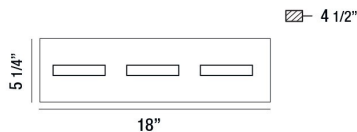

OLSON, 3 LIGHT LED BATHBAR

PRODUCT DETAILS

No.	:	28020-011
Product Color	:	CHROME
Product Material	:	METAL
Shade / Accent Colour	:	FROSTED
Shade / Accent Material	:	ACRYLIC
Width	:	18"
Height	:	5.25"
Ext	:	4.5"
Weight	:	3.9lbs

LIGHT SOURCE DETAILS

Light Source Type	:	INTEGRATED LED
Input Voltage	:	120V
Bulb Voltage	:	120V
Total Wattage	:	15W
Total Lumen	:	1050lm
Kelvin	:	3000K
CRI	:	80+
Dimmable	:	Yes

Options Available

ITEM NO.	FINISH	SHADE
28020-011	CHROME	FROSTED
28020-023	BLACK	FROSTED

TECHNICAL DETAILS

Light Direction	:	Up or Down
Canopy / Backplate Length	:	17.5"
Canopy / Backplate Height	:	1.1"
Canopy / Backplate Width	:	4.5"
Adjustable Lamp Head	:	No
Location	:	DAMP
Approval	:	

PROJECT INFORMATION