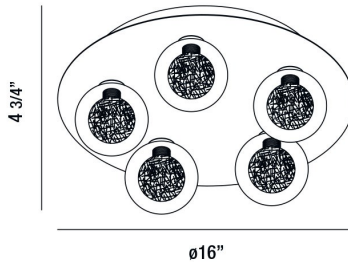

CAMBRIA, 16" CEILING MOUNT

PRODUCT DETAILS

No.	:	28016-014
Product Color	:	CHROME
Product Material	:	MIRROR
Shade / Accent Colour	:	CONFETTI/CLEAR
Shade / Accent Material	:	GLASS
Diameter	:	16"
Height	:	4.75"
Weight	:	4.6lbs

LIGHT SOURCE DETAILS

Number of Bulbs	:	5
Light Source	:	Halogen
Light Source Type	:	G9
Input Voltage	:	120V
Bulb Voltage	:	120V
Socket Type	:	G9
Wattage	:	40W
Total Wattage	:	200W
Bulb Included	:	Yes
Dimmable	:	Yes

Options Available

ITEM NO.	FINISH	SHADE
28016-014	CHROME	CONFETTI/CLEAR

TECHNICAL DETAILS

Canopy / Backplate Height	:	0.75"
Canopy / Backplate Dia.	:	12.6"
Adjustable Lamp Head	:	No
Location	:	DAMP
Approval	:	