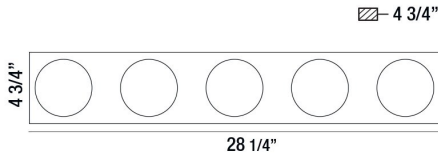

CAMBRIA, 28" VANITY LIGHT

PRODUCT DETAILS

No.	:	28014-010
Product Color	:	CHROME
Product Material	:	MIRROR
Shade / Accent Colour	:	CONFETTI/CLEAR
Shade / Accent Material	:	GLASS
Width	:	28.25"
Height	:	4.75"
Ext	:	4.75"
Weight	:	5.2lbs

Options Available

ITEM NO.	FINISH	SHADE
28014-010	CHROME	CONFETTI/CLEAR

TECHNICAL DETAILS

Light Direction	:	Down
Canopy / Backplate Length	:	28"
Canopy / Backplate Height	:	0.75"
Canopy / Backplate Width	:	4.5"
Adjustable Lamp Head	:	No
Location	:	DAMP
Approval	:	