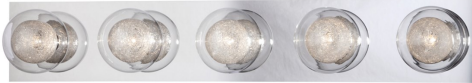

CAMBRIA, 28" VANITY LIGHT

PRODUCT DETAILS

No.	:	28014-010
Product Color	:	CHROME
Product Material	:	MIRROR
Shade / Accent Colour	:	CONFETTI/CLEAR
Shade / Accent Material	:	GLASS
Width	:	28.25"
Height	:	4.75"
Ext	:	4.75"
Weight	:	5.2lbs

LIGHT SOURCE DETAILS

Number of Bulbs	:	5
Light Source	:	Halogen
Light Source Type	:	G9
Input Voltage	:	120V
Bulb Voltage	:	120V
Socket Type	:	G9
Wattage	:	40W
Total Wattage	:	200W
Bulb Included	:	Yes
Dimmable	:	Yes

Options Available

ITEM NO.	FINISH	SHADE
28014-010	CHROME	CONFETTI/CLEAR

TECHNICAL DETAILS

Light Direction	:	Down
Canopy / Backplate Length	:	28"
Canopy / Backplate Height	:	0.75"
Canopy / Backplate Width	:	4.5"
Adjustable Lamp Head	:	No
Location	:	DAMP
Approval	:	