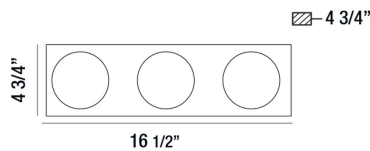

CAMBRIA, 17" VANITY LIGHT

PRODUCT DETAILS

No.	:	27201-015
Product Color	:	CHROME
Product Material	:	MIRROR
Shade / Accent Colour	:	CONFETTI/CLEAR
Shade / Accent Material	:	GLASS
Width	:	16.5"
Height	:	4.75"
Ext	:	4.75"
Weight	:	3.1lbs

Options Available

ITEM NO.	FINISH	SHADE
27201-015	CHROME	CONFETTI/CLEAR

TECHNICAL DETAILS

Light Direction	:	Down
Canopy / Backplate Length	:	16.1"
Canopy / Backplate Height	:	0.75"
Canopy / Backplate Width	:	4.5"
Adjustable Lamp Head	:	No
Location	:	DAMP
Approval	:	