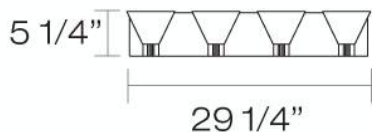

 7 3/4"

### Product Specifications

Collection:	Illuminations
Model No.:	19430
Height:	5.25"
Extension:	7.75"
Length:	29.25"
Est. Shipping Weight:	8.8825 lbs
No. of Bulbs:	4
Bulb Wattage:	60 watts
Bulb Type:	B10 
Bulb Base:	E12
Bulb Voltage:	120 volts