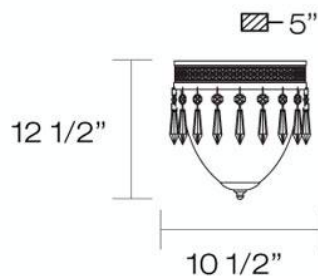

Project Information

Job Name: _____ Date: _____ Type: _____
Comments: _____