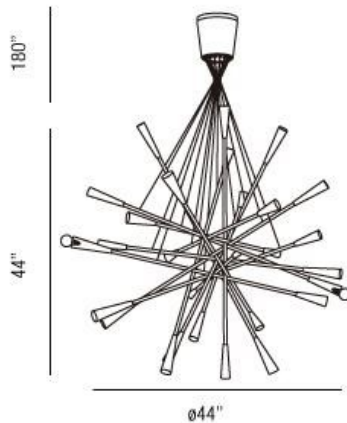

ZAZU, 44" ROUND PENDANT

PRODUCT DETAILS

No.	:	19800-028
Product Color	:	CHROME
Product Material	:	METAL
Shade / Accent Colour	:	WHITE/CHROME
Shade / Accent Material	:	METAL
Diameter	:	44"
Height	:	44"
Overall Height	:	230"
Weight	:	70.6lbs

LIGHT SOURCE DETAILS

Number of Bulbs	:	28
Light Source	:	Incandescent
Light Source Type	:	G16-1/2
Input Voltage	:	120V
Bulb Voltage	:	120V
Socket Type	:	E12
Wattage	:	40W
Total Wattage	:	1120W
Bulb Included	:	No
Dimmable	:	Yes

Options Available

ITEM NO.	FINISH	SHADE
19800-011	CHROME	BLACK/CHROME
19800-028	CHROME	WHITE/CHROME

TECHNICAL DETAILS

Hanging Support Type	:	AIRCRAFT CABLE
Hanging Support Length	:	180"
Canopy / Backplate Height	:	8"
Canopy / Backplate Dia.	:	6.5"
Adjustable Lamp Head	:	No
Location	:	DRY
Approval	:	